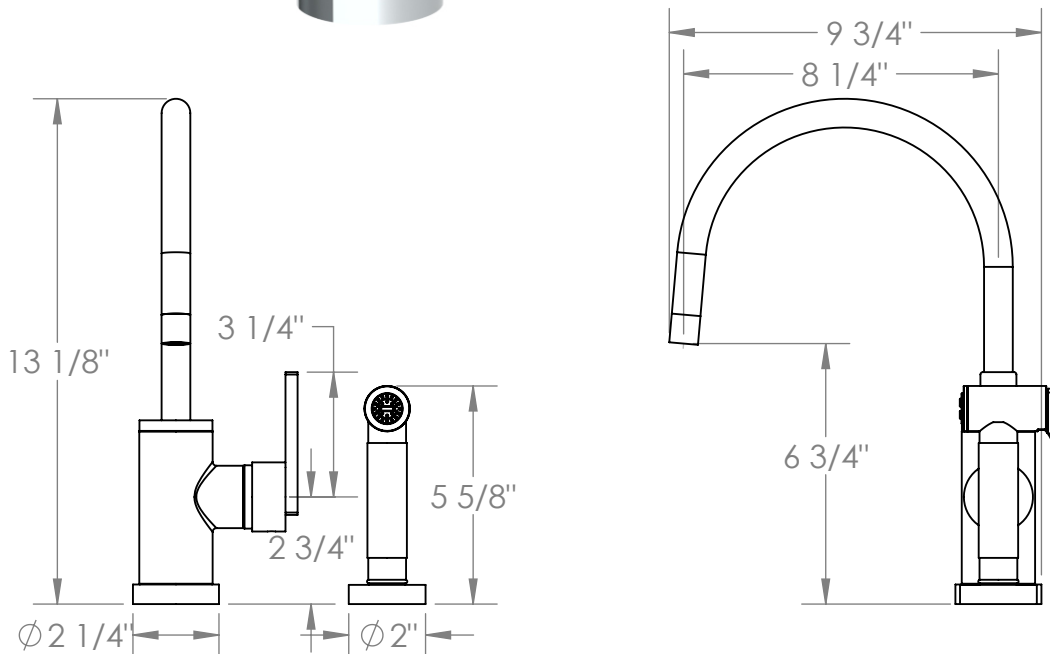

70-7.4G-RNS4

Deck Mounted 2 Hole Gooseneck Kitchen Set

Includes Side Spray

Flow Rate: 1.75 GPM

Meets the applicable requirements of ASME A112.18.1-2005/CSA B125.1-05, entitled "Plumbing Supply Fittings"

70-7.4G-RNK8

Deck Mounted 2 Hole Gooseneck Kitchen Set

Includes Side Spray

Flow Rate: 1.75 GPM

Meets the applicable requirements of ASME A112.18.1-2005/CSA B125.1-05, entitled "Plumbing Supply Fittings"

WATERMARK DESIGNS 8/27/2019