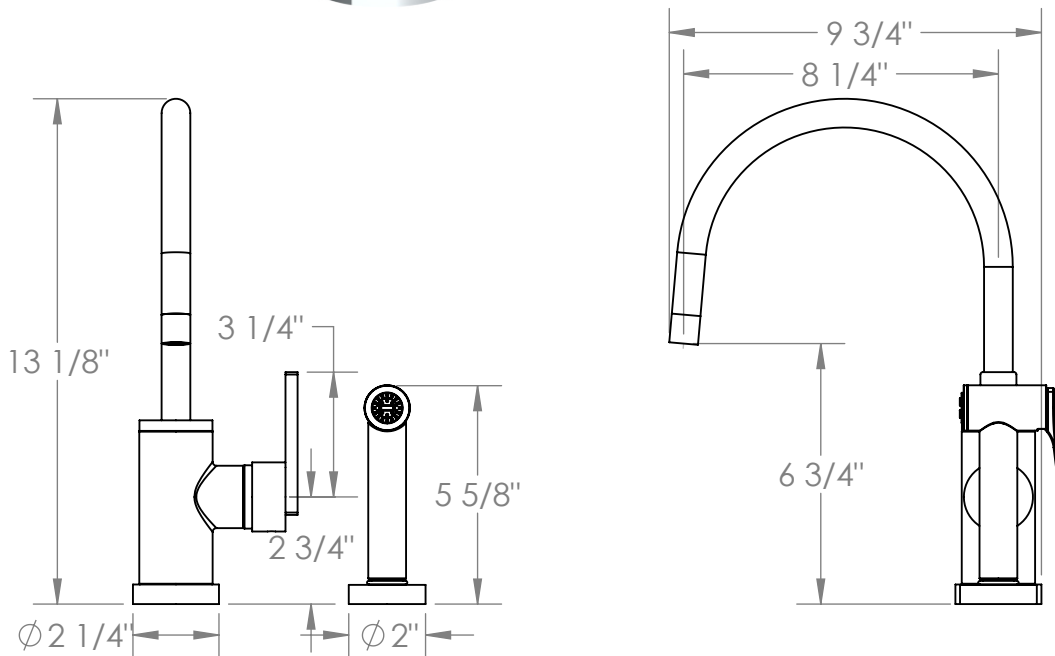

70-7.4G-RNS4

Deck Mounted 2 Hole Gooseneck Kitchen Set

Includes Side Spray

Flow Rate: 1.75 GPM

Meets the applicable requirements of ASME A112.18.1-2005/CSA B125.1-05, entitled "Plumbing Supply Fittings"

70-7.4G-RNK8

Deck Mounted 2 Hole Gooseneck Kitchen Set

Includes Side Spray

Flow Rate: 1.75 GPM

Meets the applicable requirements of ASME A112.18.1-2005/CSA B125.1-05, entitled "Plumbing Supply Fittings"

WATERMARK DESIGNS 8/27/2019